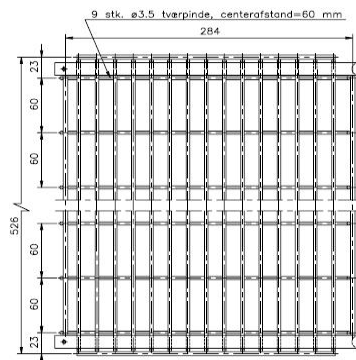

# PRODUCT DOCUMENTATION

**Product Name:** Towel Shelf, White Ø14mm, 500mm

**Article Number:** 14.7027.02.500

*Satin stainless steel*

16.7024.01.500

*Polished stainless steel*

**Photo:**

**Drawing:**

**Product Information:**

Material: AISI 316 stainless steel  
Surface finish: Satin 320 grain or polished  
Material thickness/radius: Ø14  
Height: 59mm      Width: 500mm      Depth: 308mm

**Product Specification:**

d line Towel shelf, rilsan finish, white, with Ø14x500 c/c 45mm brackets with concealed fixing AISI 316 satin stainless steel.

d line Towel shelf, rilsan finish, white, with Ø14x500 c/c 45mm brackets with concealed fixing AISI 316 polished stainless steel.

**Related Products:**

14.7050.02.xxx Towel rail 14x300, 450 or 650mm  
14.7052.02.xxx Towel rail 19x300, 450 or 650mm

**Mounting:**

Ø4.5x70mm screws with plugs 8x40mm. Please use correct screws and plugs for the type of wall.